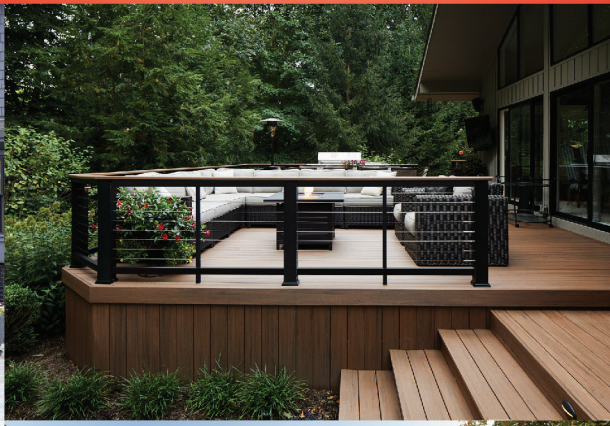

SAVE ON TIMBERTECH DECKING & RAILING @ MEEK'S CHICO!

SALE VALID ON ANY \$1,000+ PACKAGE PURCHASE OF TIMBERTECH COMPOSITE DECKING, PVC DECKING AND/OR OUTDOOR RAILING!

EXCLUSIVE SPECIAL

RECEIVE 10% BACK ON A GIFT CARD FOR ALL TIMBERTECH DECKING & RAILING PURCHASED THROUGH 05/31/2024!