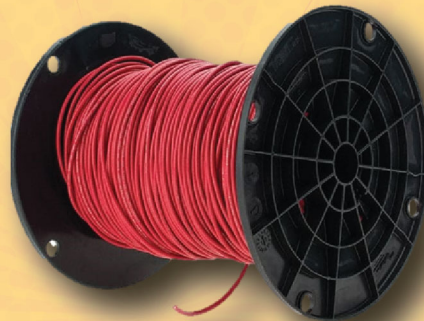

MANAGER'S SPECIALS @ MEEK'S YREKA

2X6 1 1/4 DF #2 STUDS

\$5.99 EA

WAS \$8.89
26116F2

NOW STOCKING @ YREKA!

SCHEDULE 40 PVC PIPE
(4" THROUGH 6") IN 20'
LENGTHS WITH FITTINGS

SELECT ELECTRICAL
WIRE BY-THE-FOOT!
THHN 14AWG THROUGH
6AWG IN SIX COLORS
& ROMEX 6NM & 8NM